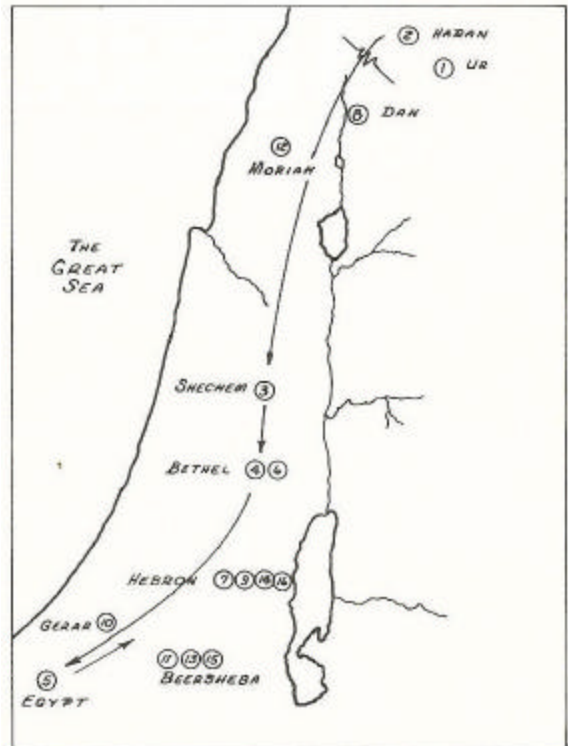

COURSE: BIBLE HISTORY

SUBJECT: GENESIS THROUGH DEUTERONOMY - HEBREW BEGINNINGS

LESSON NO. 12 - ABRAHAM (*Continued*)

b. Abraham's Journeys (*Continued*) Gen. 11:27-25:11).

- (13) Beer-sheba
Nahor's Children 22:19-24.
- (14) Hebron
Death and Burial of Sarah Ch. 23.
- (15) Beer-sheba
 - (a) Wife of Isaac – Rebekah 24:1-67.
 - (b) Second Wife of Abraham – Keturah 25:1-6.
 - (c) Death of Abraham 25:7-8.
- (16) Hebron
Burial of Abraham 25:9-11.

c. Ishmael's Generations 25:12-18.

NOTE: SUMMARY REVIEW

1. Adam – Redemptive Promise.
2. Cain, Abel, Seth – Redemptive Seed-line.
3. Noah – Redemptive Event.
4. Shem – Redemptive Seed-line.
5. Abraham – Father of the Redeemed.

SELF TEST ASSIGNMENT

1. List the 16 locations important in the life of Abraham and the major events of each place.
2. Who was Isaac's wife and what relation was she?
3. Who was Abraham's wife in his old age?
4. How old was Abraham when he died?